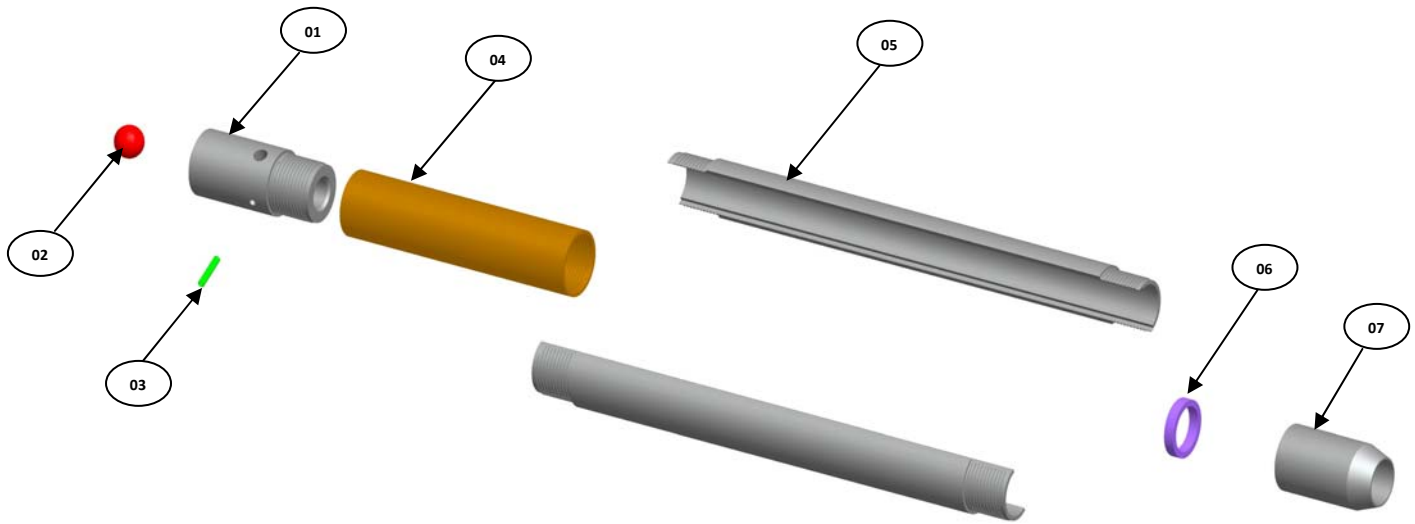

**SPLIT TUBE SAMPLER**

	ITEM DESCRIPTION	PART NUMBERS
1-7	SPLIT TUBE SAMPLER 18"	76-00-100
1-7	SPLIT TUBE SAMPLER 36"	76-00-110
01	HEAD	76-00-001
02	STEEL BALL – 25.4 MM	76-00-002
03	SPRING DOWELL	76-00-003
04	EXTENSION	76-00-004
05	SPLIT TUBE 18"	76-00-005
05	SPLIT TUBE 36"	76-00-006
06	SPACER	76-00-007
07	SHOE	76-00-008